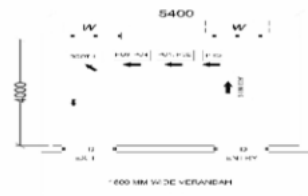

Cad View

224-197, S.E. RLY. TELEPHONE EXCHANGE ROOM NO-3
224 KHARAGPUR SADAR (ASSEMBLY CONSTITUENCY)