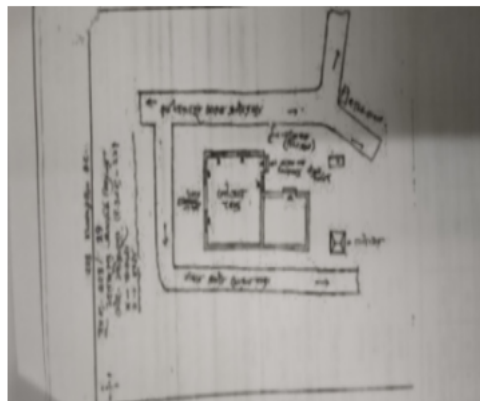

Nazri Naksha

Google Map View