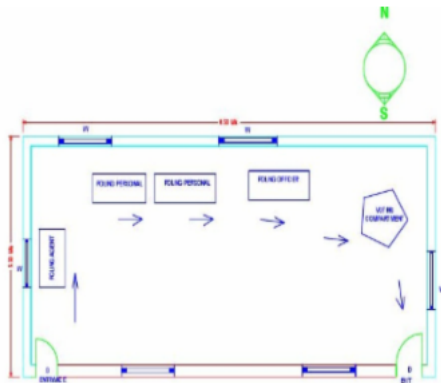

Nazri Naksha

Google Map View

Polling Station Building Front View

Polling Station Front View

Cad View

Key MAP View