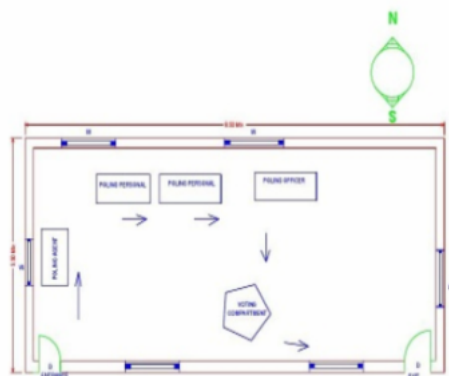

Nazri Naksha

Google Map View

Polling Station Building Front View

Polling Station Front View

Cad View

Key MAP View