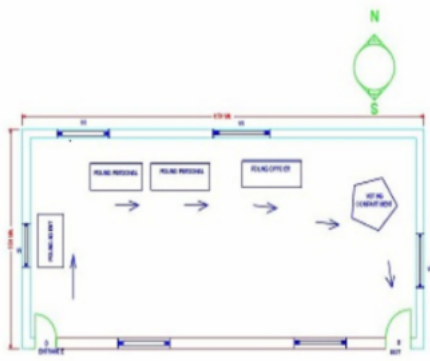

Nazri Naksha

Google Map View

Polling Station Building Front View

Polling Station Front View

Cad View

Key MAP View