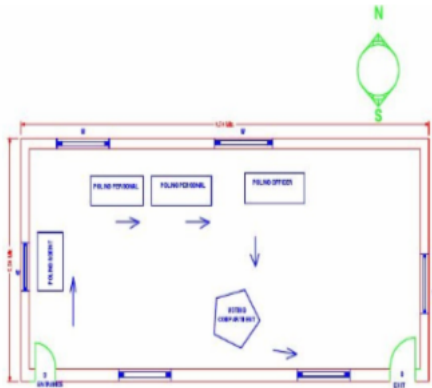

Nazri Naksha

Google Map View

Polling Station Building Front View

Polling Station Front View

Cad View

Key MAP View