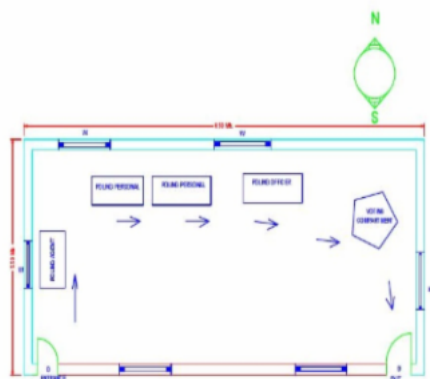

Nazri Naksha

Google Map View

Polling Station Building Front View

Polling Station Front View

Cad View

Key MAP View