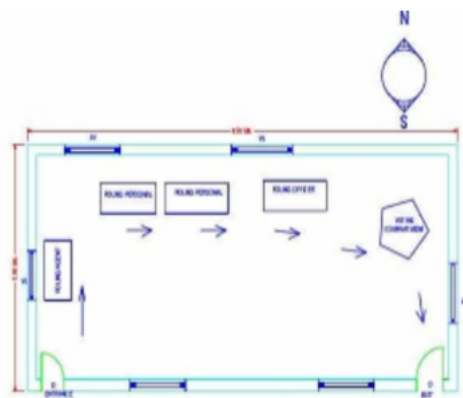

Nazri Naksha

Google Map View

Polling Station Building Front View

Polling Station Front View

Cad View

Key MAP View