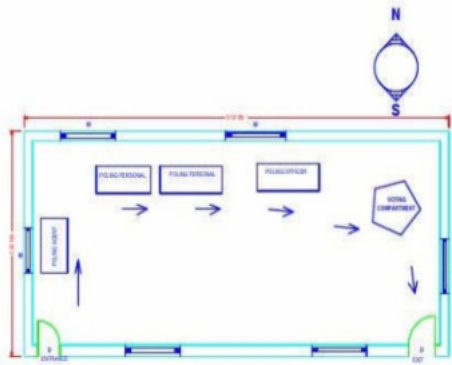

Nazri Naksha

Google Map View

Polling Station Building Front View

Polling Station Front View

Cad View

Key MAP View