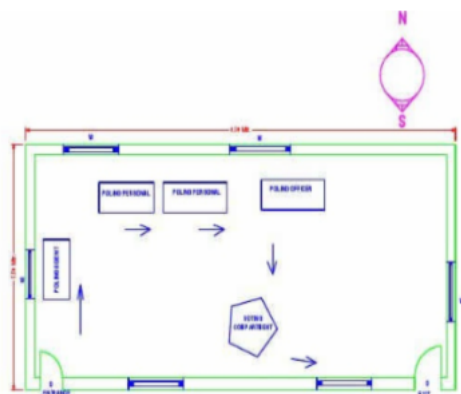

Nazri Naksha

Google Map View

Polling Station Building Front View

Polling Station Front View

Cad View

Key MAP View