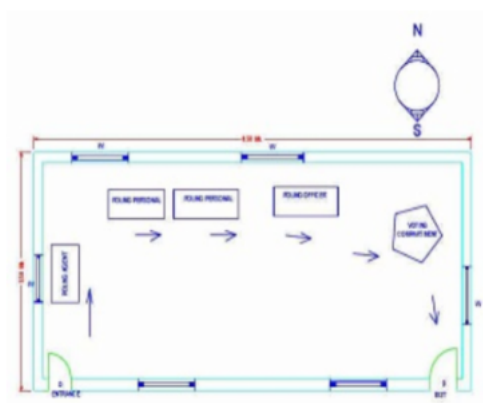

Nazri Naksha

Google Map View

Polling Station Building Front View

Polling Station Front View

Cad View

Key MAP View