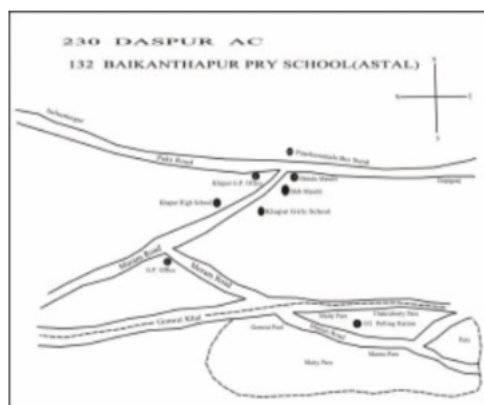

Nazri Naksha

Google Map View

Polling Station Building Front View

Polling Station Front View

Cad View

Key MAP View