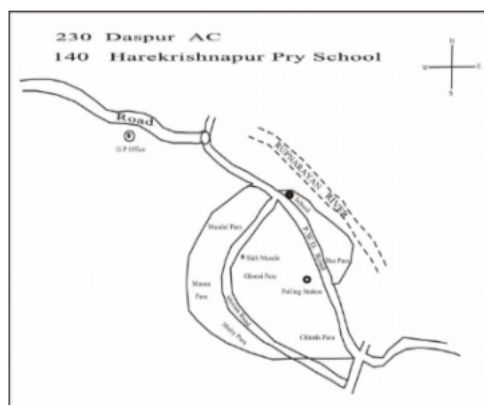

Nazri Naksha

Google Map View

Polling Station Building Front View

Polling Station Front View

Cad View

Key MAP View