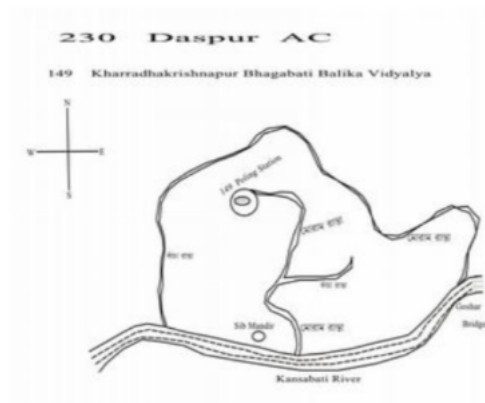

Nazri Naksha

Google Map View