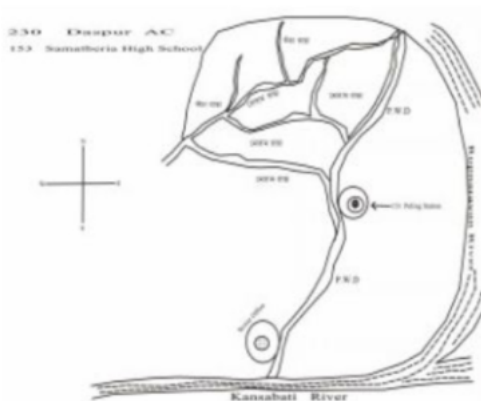

Nazri Naksha

Google Map View