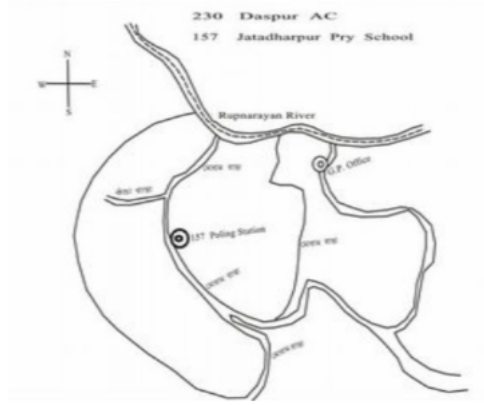

Nazri Naksha

Google Map View