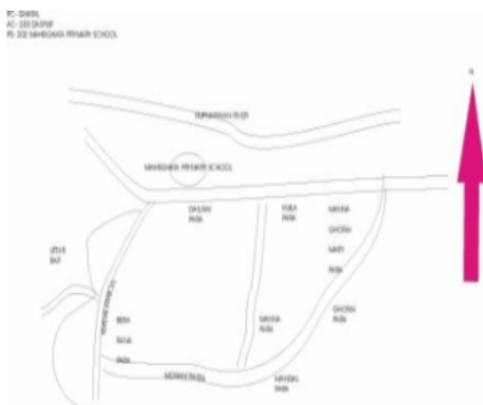

Nazri Naksha

Google Map View

Polling Station Building Front View

Polling Station Front View

Cad View

Key MAP View