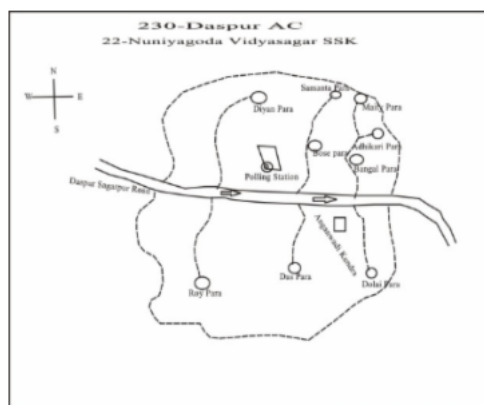

Nazri Naksha

Google Map View

Polling Station Building Front View

Polling Station Front View

Cad View

Key MAP View