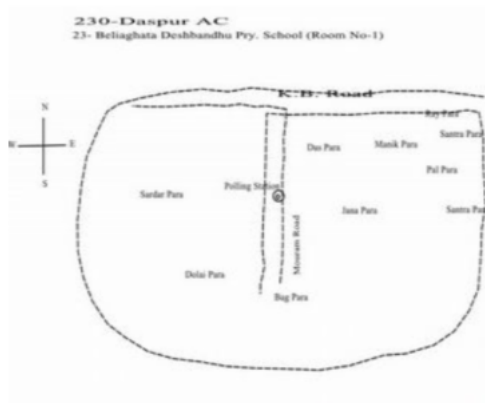

Nazri Naksha

Google Map View