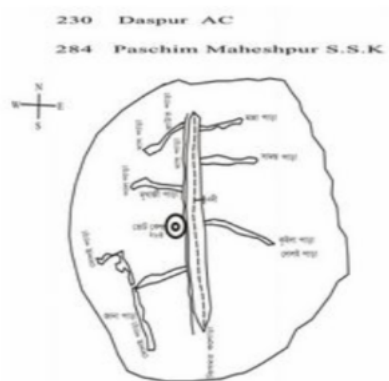

Nazri Naksha

Google Map View