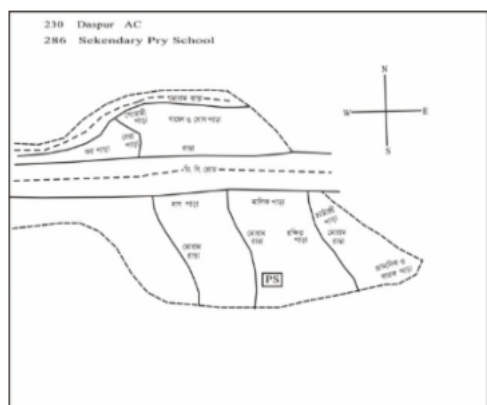

Nazri Naksha

Google Map View

Polling Station Building Front View

Polling Station Front View

Cad View

Key MAP View