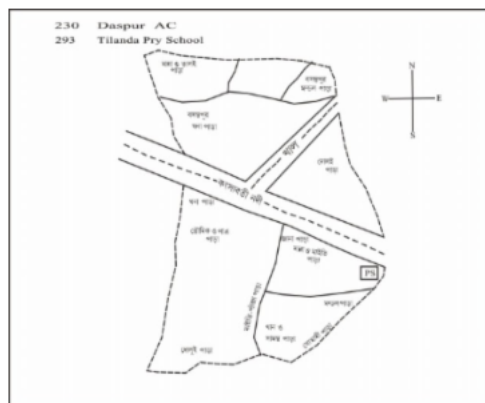

Nazri Naksha

Google Map View

Polling Station Building Front View

Polling Station Front View

Cad View

Key MAP View