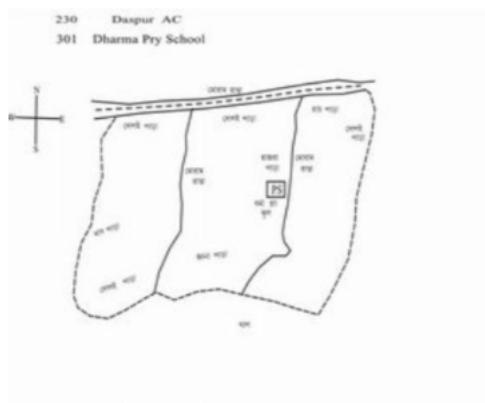

Nazri Naksha

Google Map View