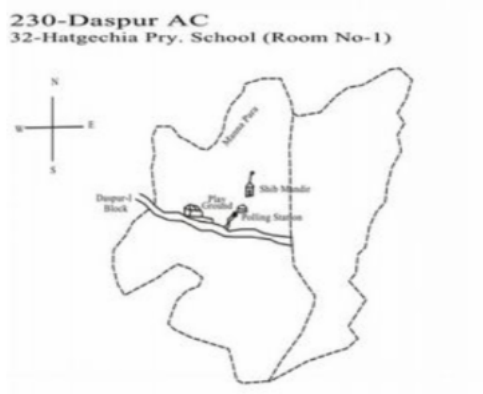

Nazri Naksha

Google Map View