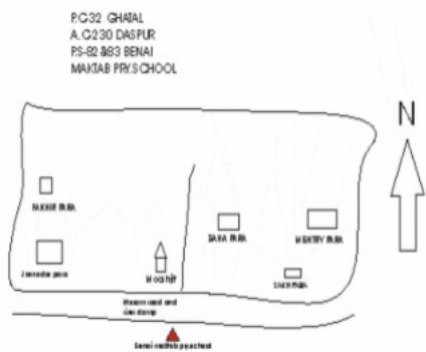

Nazri Naksha

Google Map View

Polling Station Building Front View

Polling Station Front View

Cad View

Key MAP View