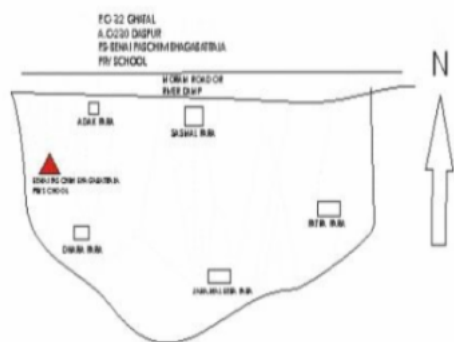

Nazri Naksha

Google Map View

Polling Station Building Front View

Polling Station Front View

Cad View

Key MAP View