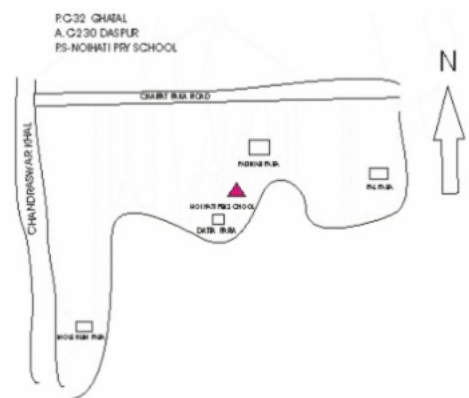

Nazri Naksha

Google Map View

Polling Station Building Front View

Polling Station Front View

Cad View

Key MAP View