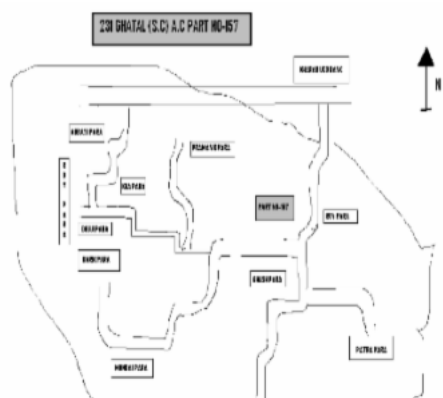

Nazri Naksha

Google Map View

Polling Station Building Front View

Polling Station Front View

Cad View

Key MAP View