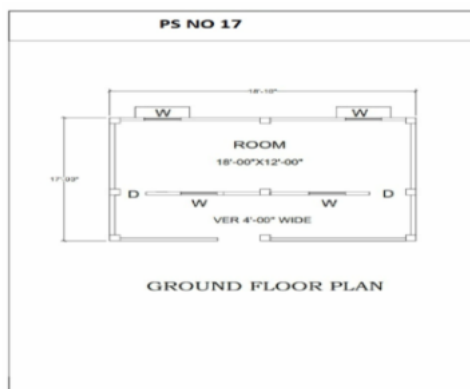

Nazri Naksha

Google Map View

Polling Station Building Front View

Polling Station Front View

Cad View

Key MAP View