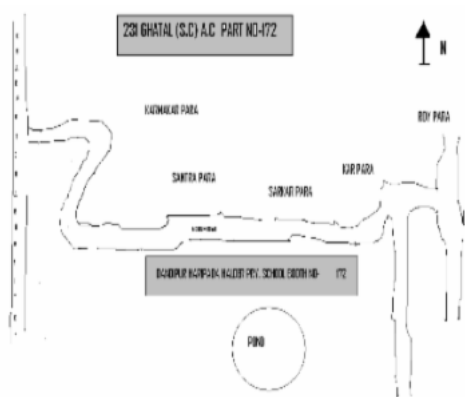

Nazri Naksha

Google Map View

Polling Station Building Front View

Polling Station Front View

Cad View

Key MAP View