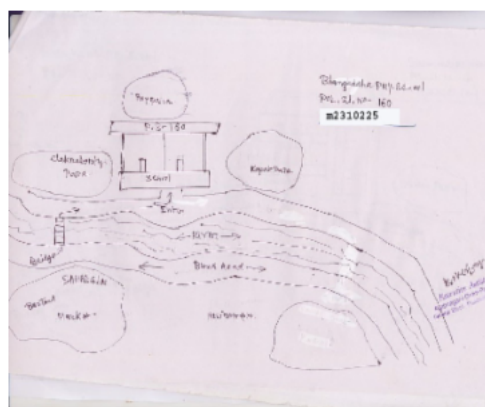

Nazri Naksha

Google Map View

Polling Station Building Front View

Polling Station Front View

Cad View

Key MAP View