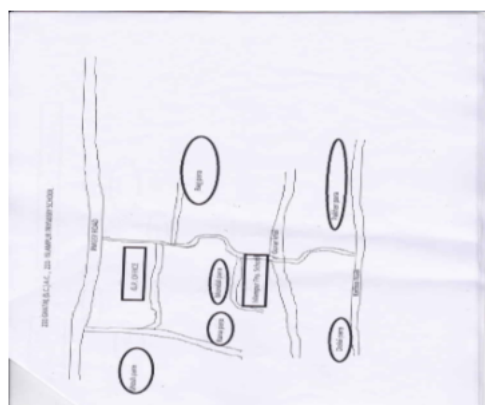

Nazri Naksha

Google Map View

Polling Station Building Front View

Polling Station Front View

Cad View

Key MAP View