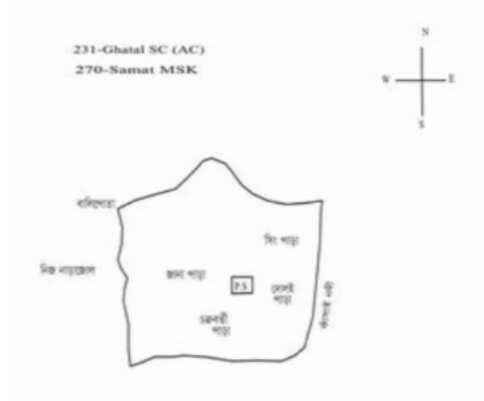

Nazri Naksha

Google Map View