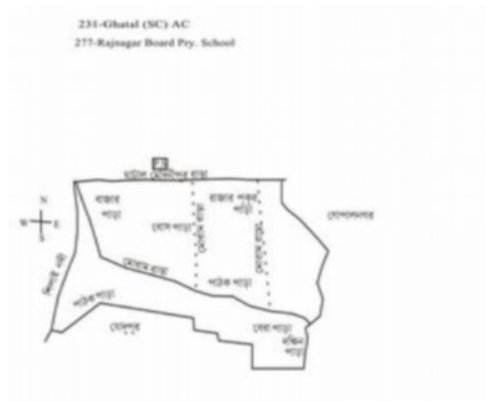

Nazri Naksha

Google Map View