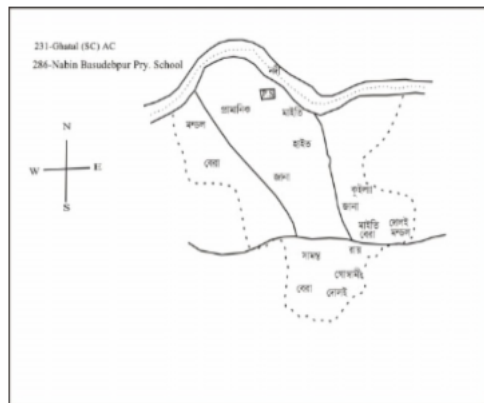

Nazri Naksha

Google Map View

Polling Station Building Front View

Polling Station Front View

Cad View

Key MAP View