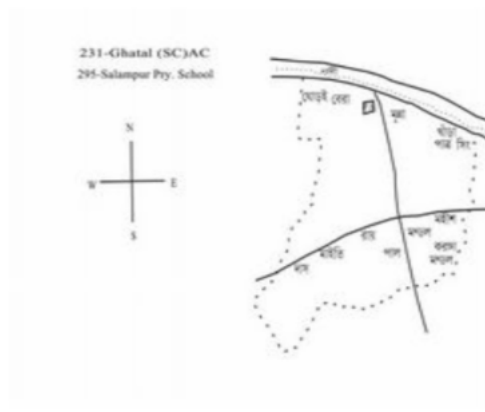

Nazri Naksha

Google Map View