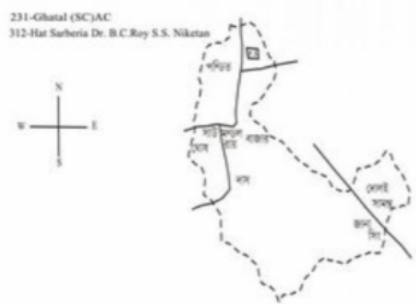

Nazri Naksha

Google Map View