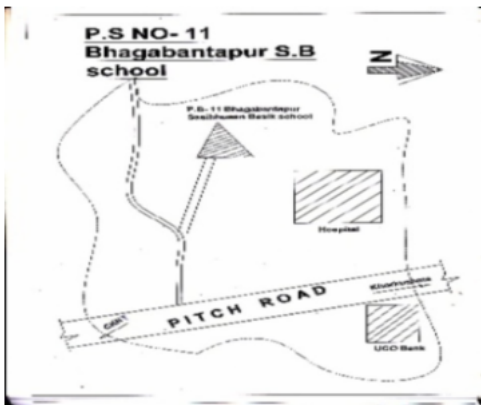

Nazri Naksha

Google Map View

Polling Station Building Front View

Polling Station Front View

Cad View

Key MAP View