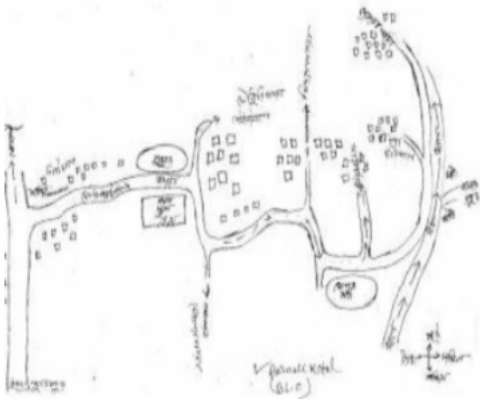

Polling Station Building Front View

Nazri Naksha