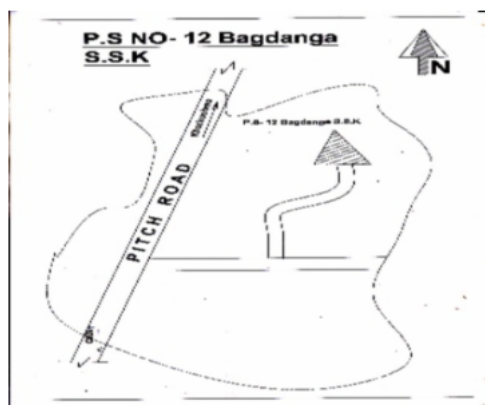

Nazri Naksha

Google Map View

Polling Station Building Front View

Polling Station Front View

Cad View

Key MAP View