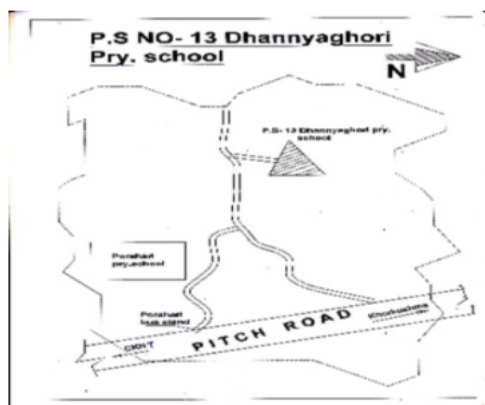

Nazri Naksha

Google Map View

Polling Station Building Front View

Polling Station Front View

Cad View

Key MAP View