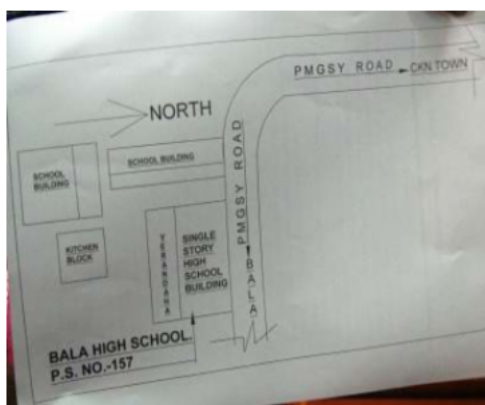

Nazri Naksha

Google Map View

Polling Station Building Front View

Polling Station Front View

Cad View

Key MAP View