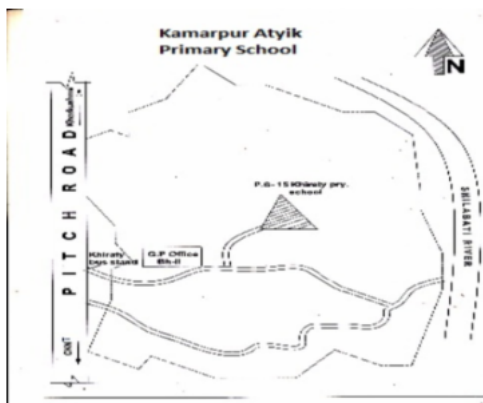

Nazri Naksha

Google Map View

Polling Station Building Front View

Polling Station Front View

Cad View

Key MAP View