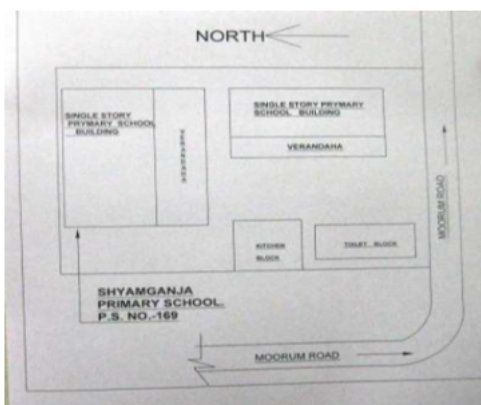

Nazri Naksha

Google Map View

Polling Station Building Front View

Polling Station Front View

Cad View

Key MAP View