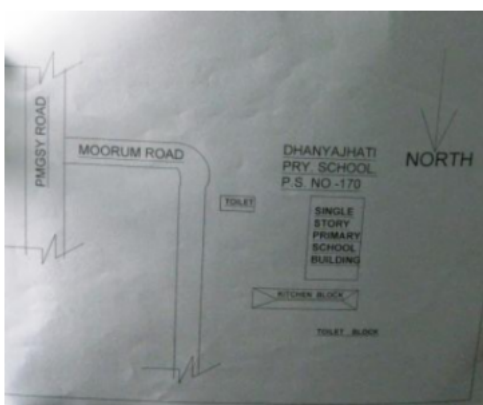

Nazri Naksha

Google Map View

Polling Station Building Front View

Polling Station Front View

Cad View

Key MAP View