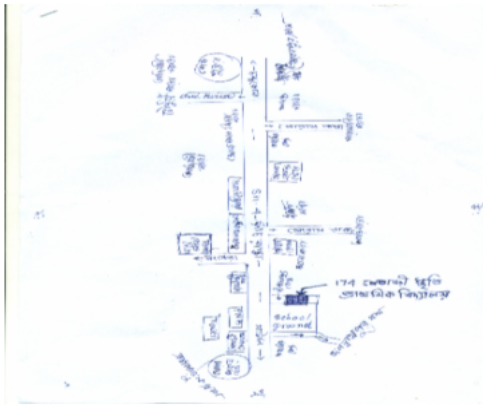

Polling Station Building Front View

Nazri Naksha