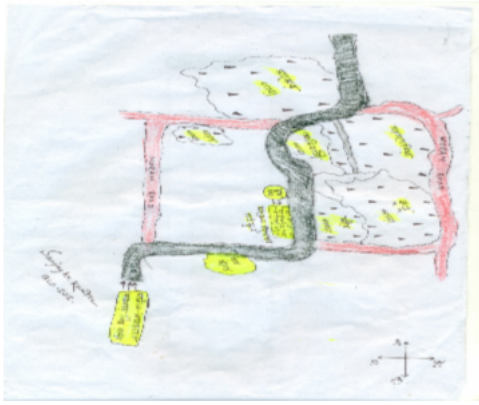

Polling Station Building Front View

Nazri Naksha