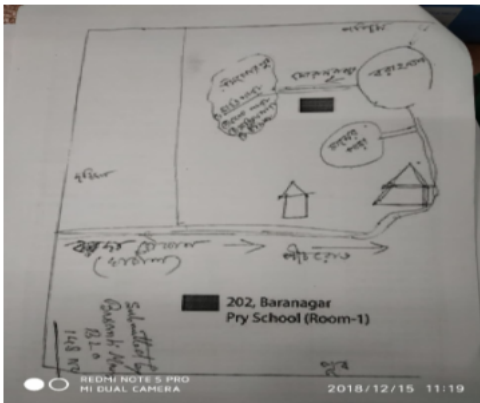

Nazri Naksha

Google Map View

Polling Station Building Front View

Polling Station Front View

Cad View

Key MAP View