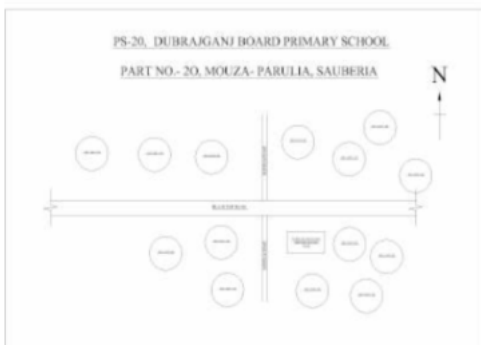

Nazri Naksha

Google Map View

Polling Station Building Front View

Polling Station Front View

Cad View

Key MAP View