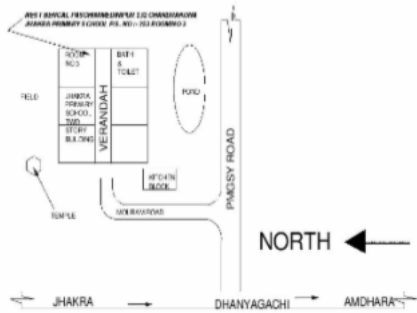

Nazri Naksha

Google Map View

Polling Station Building Front View

Polling Station Front View

Cad View

Key MAP View